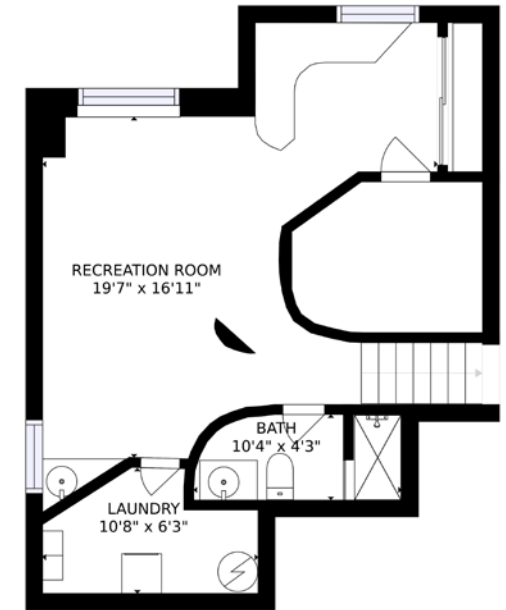

4578 MAPLE COURT | FLOOR PLAN

3 BEDS/4 BATHS WITH ATTACHED 2-CAR GARAGE

8030
REALTY

DEANNA FRANCO
(720) 422-5131
8030realty.com

Square Footage

TOTAL	2,374	BASEMENT	636
MAIN	963	GARAGE	420
UPPER	775	LOT SIZE	5,589