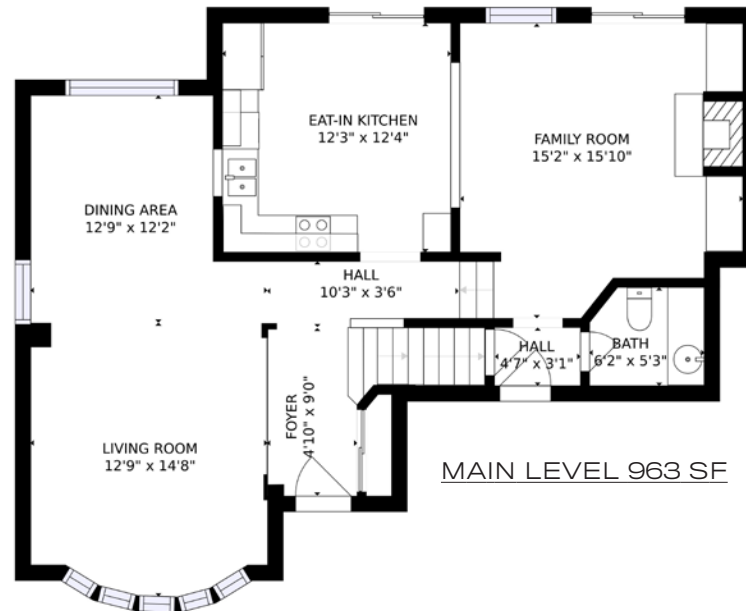

4578 MAPLE COURT | FLOOR PLAN

3 BEDS/4 BATHS WITH ATTACHED 2-CAR GARAGE

8030
REALTY

DEANNA FRANCO
(720) 422-5131
8030realty.com

Square Footage

TOTAL	2,374	BASEMENT	636
MAIN	963	GARAGE	420
UPPER	775	LOT SIZE	5,589