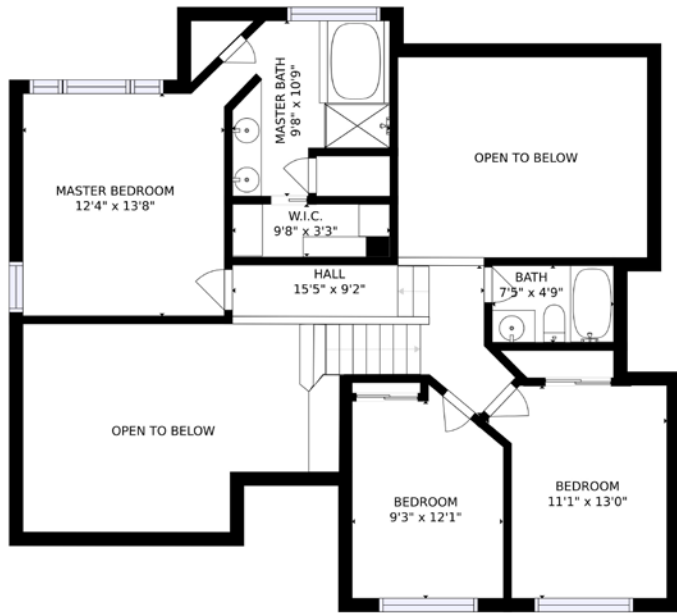

4578 MAPLE COURT | FLOOR PLAN

3 BEDS/4 BATHS WITH ATTACHED 2-CAR GARAGE

8030
REALTY

DEANNA FRANCO
(720) 422-5131
8030realty.com

Square Footage

TOTAL	2,374	BASEMENT	636
MAIN	963	GARAGE	420
UPPER	775	LOT SIZE	5,589