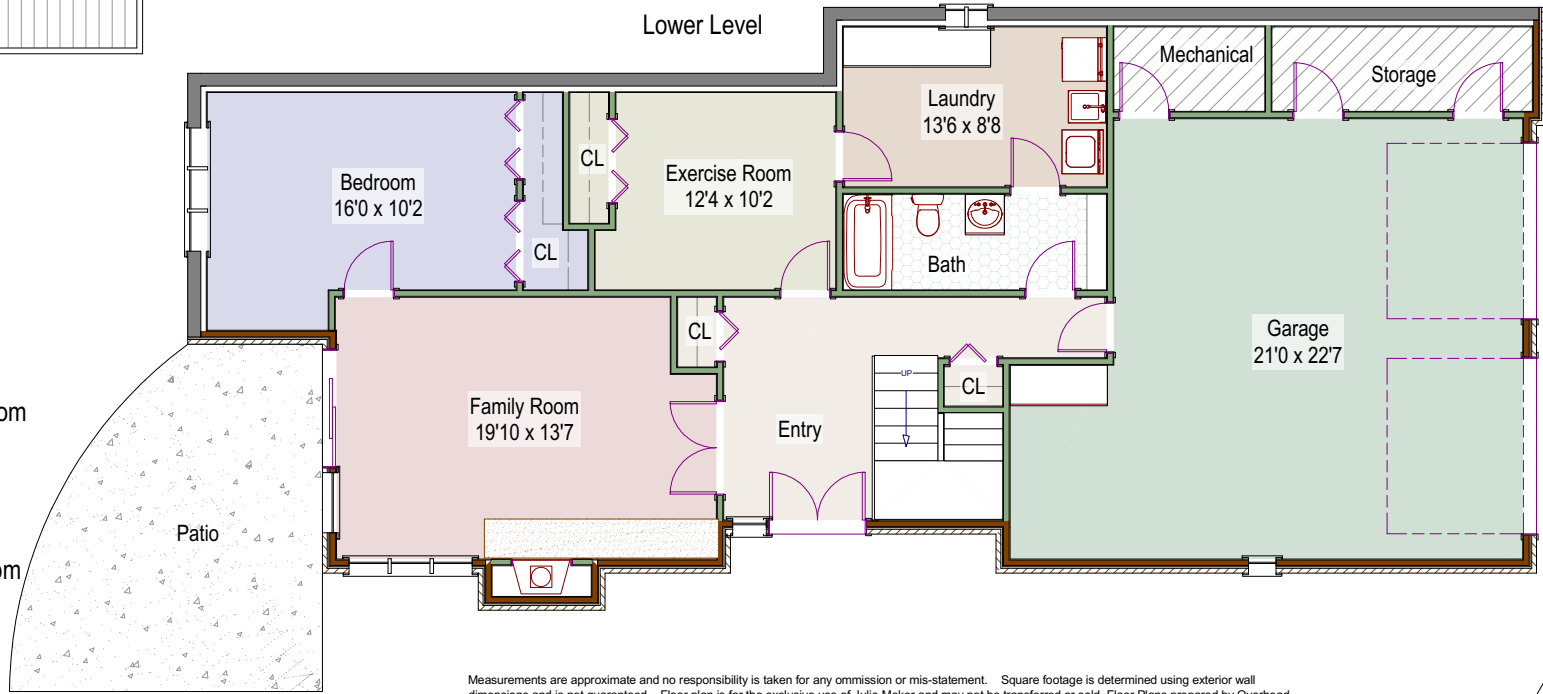

Lower Level

Julie Meko
(303)931-6555
julie.meko@compass.com
COMPASS

Deanna Franco
(720)422-5131
deanna@8030realty.com
8030 REALTY