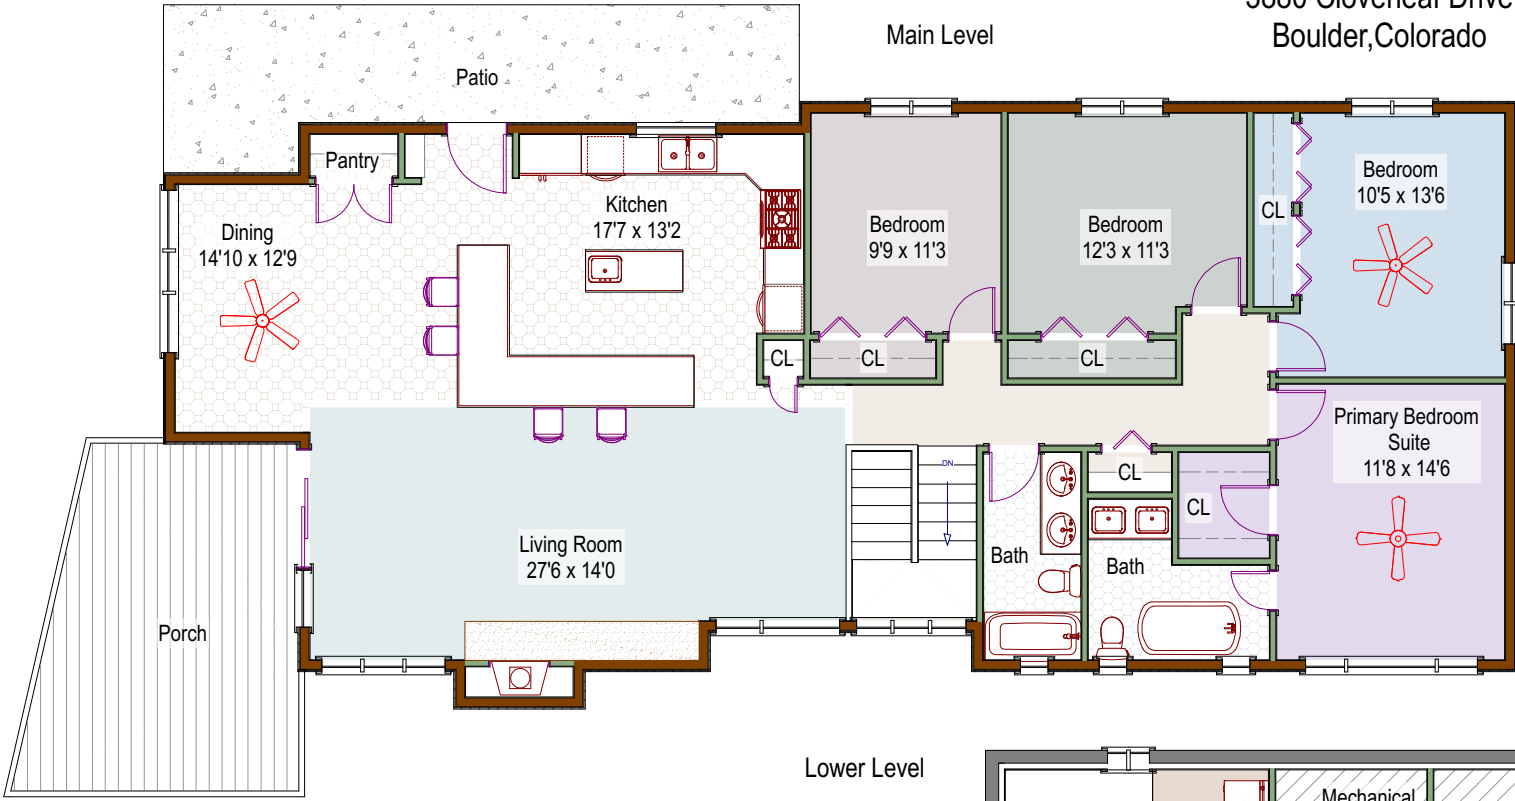

3880 Cloverleaf Drive
Boulder, Colorado

Main Level