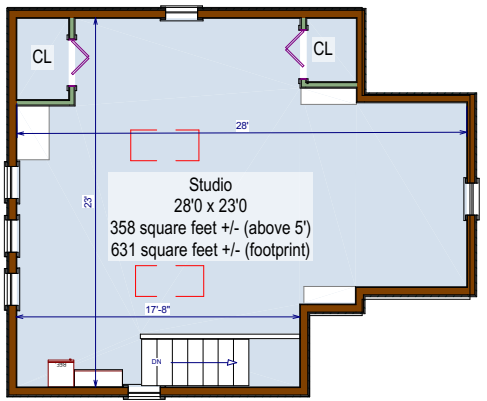

819 Spruce Street
Boulder, Colorado

Upper Level - 1474 square feet +/-

Studio Main Level
Bath and stairs
120 square feet +/-

Deanna Franco
8030 Realty
720-422-5131
deanna@8030realty.com

Olga De Lange
720-201-9319
olga@milehimodern.com

milehimodern
the coolest homes in town

Measurements are approximate and no responsibility is taken for any omission or mis-statement. Square footage is determined using exterior wall dimensions and is not guaranteed. Floor plan is for the exclusive use of Deanna Franco/Olga De Lange and may not be transferred or sold. Floor Plans prepared by Overhead Views, (303)886-9578, esw@overheadviews.com