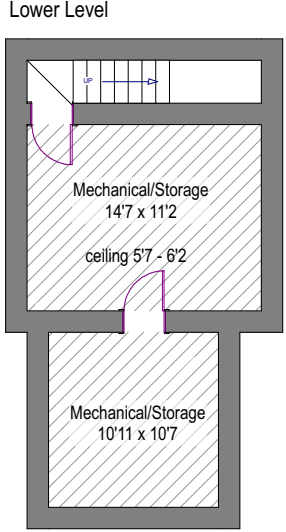

819 Spruce Street
Boulder, Colorado

Upper Level - 1474 square feet +/-

Studio Main Level
Bath and stairs
120 square feet +/-

Deanna Franco
8030 Realty
720-422-5131
deanna@8030realty.com

Olga De Lange
720-201-9319
olga@milehimodern.com

milehimodern
the coolest homes in town

Measurements are approximate and no responsibility is taken for any omission or mis-statement. Square footage is determined using exterior wall dimensions and is not guaranteed. Floor plan is for the exclusive use of Deanna Franco/Olga De Lange and may not be transferred or sold. Floor Plans prepared by Overhead Views, (303)886-9578, esw@overheadviews.com