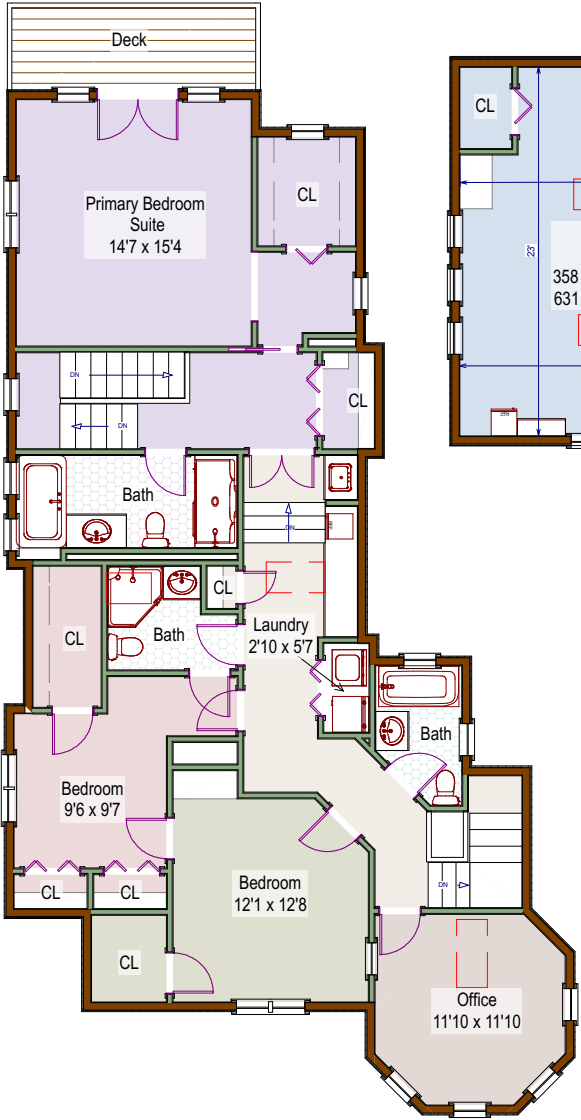

819 Spruce Street
Boulder, Colorado

Upper Level - 1474 square feet +/-

Studio Main Level
Bath and stairs
120 square feet +/-

Deanna Franco
8030 Realty
720-422-5131
deanna@8030realty.com

Olga De Lange
720-201-9319
olga@milehimodern.com

milehimodern
the coolest homes in town

Measurements are approximate and no responsibility is taken for any omission or mis-statement. Square footage is determined using exterior wall dimensions and is not guaranteed. Floor plan is for the exclusive use of Deanna Franco/Olga De Lange and may not be transferred or sold. Floor Plans prepared by Overhead Views, (303)886-9578, esw@overheadviews.com