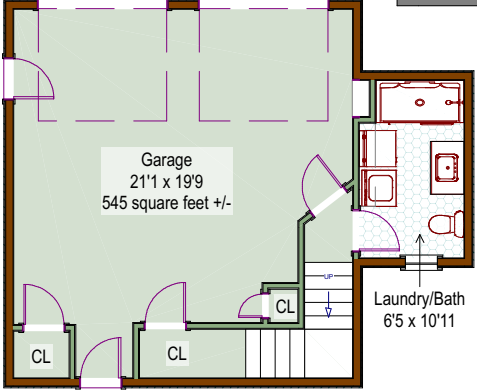

819 Spruce Street
Boulder, Colorado

Upper Level - 1474 square feet +/-

Studio Main Level
Bath and stairs
120 square feet +/-

Deanna Franco
8030 Realty
720-422-5131
deanna@8030realty.com

Olga De Lange
720-201-9319
olga@milehimodern.com

milehimodern
the coolest homes in town

Measurements are approximate and no responsibility is taken for any omission or mis-statement. Square footage is determined using exterior wall dimensions and is not guaranteed. Floor plan is for the exclusive use of Deanna Franco/Olga De Lange and may not be transferred or sold. Floor Plans prepared by Overhead Views, (303)886-9578, esw@overheadviews.com