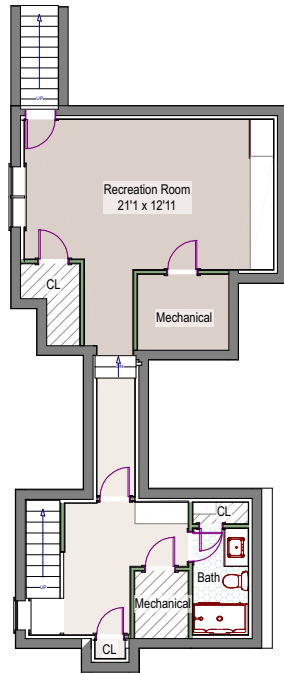

833 Spruce Street
Boulder, Colorado

Lower Level - 856 square feet +/-
710 finished square feet +/-
146 unfinished square feet +/-

Upper Level - 1219 square feet +/-

Main Level - 1482 square feet +/-

Olga De Lange
720-201-9319
olga@milehimodern.com