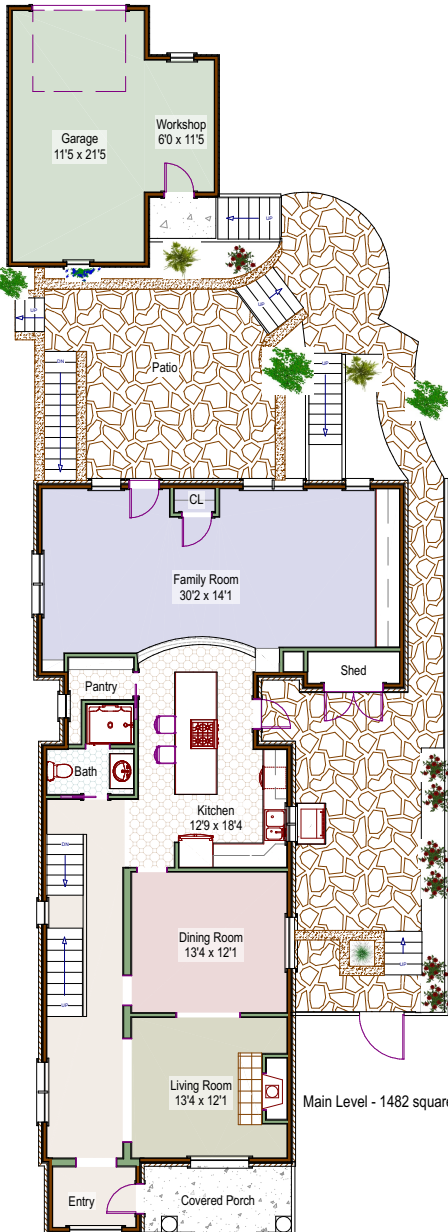

833 Spruce Street
Boulder, Colorado

Lower Level - 856 square feet +/-
710 finished square feet +/-
146 unfinished square feet +/-

Upper Level - 1219 square feet +/-

Main Level - 1482 square feet +/-

Olga De Lange
720-201-9319
olga@milehimodern.com