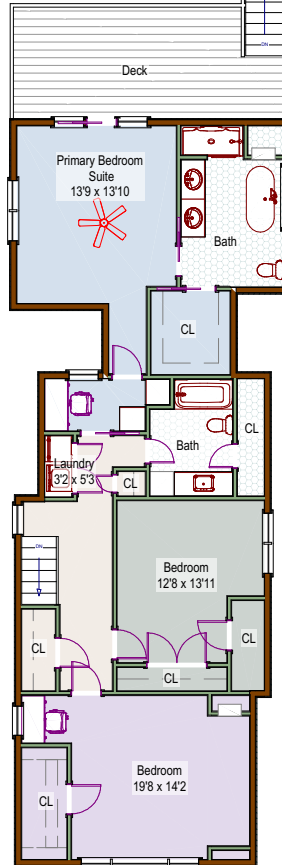

833 Spruce Street
Boulder, Colorado

Lower Level - 856 square feet +/-
710 finished square feet +/-
146 unfinished square feet +/-

Upper Level - 1219 square feet +/-

Main Level - 1482 square feet +/-

Olga De Lange
720-201-9319
olga@milehimodern.com